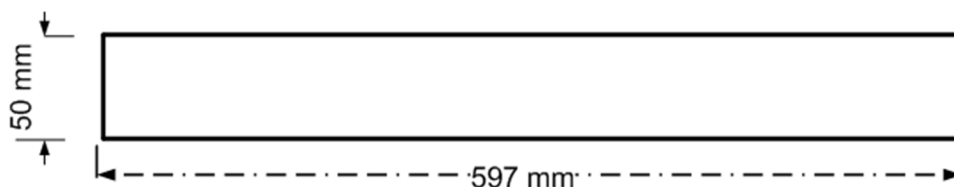

Dimensional Drawing

ELMASCO INDUSTRIES S.A.

Head Office : 44 K. Palama, 14343 N. Chalkidona, Athens, Greece

Production Plant : Ag. Adrianos, 21100 Nafplio, Greece

Email: elmasco@elmasco.eu

Tel : +30 210 2583100

Fax: +30 210 2583107